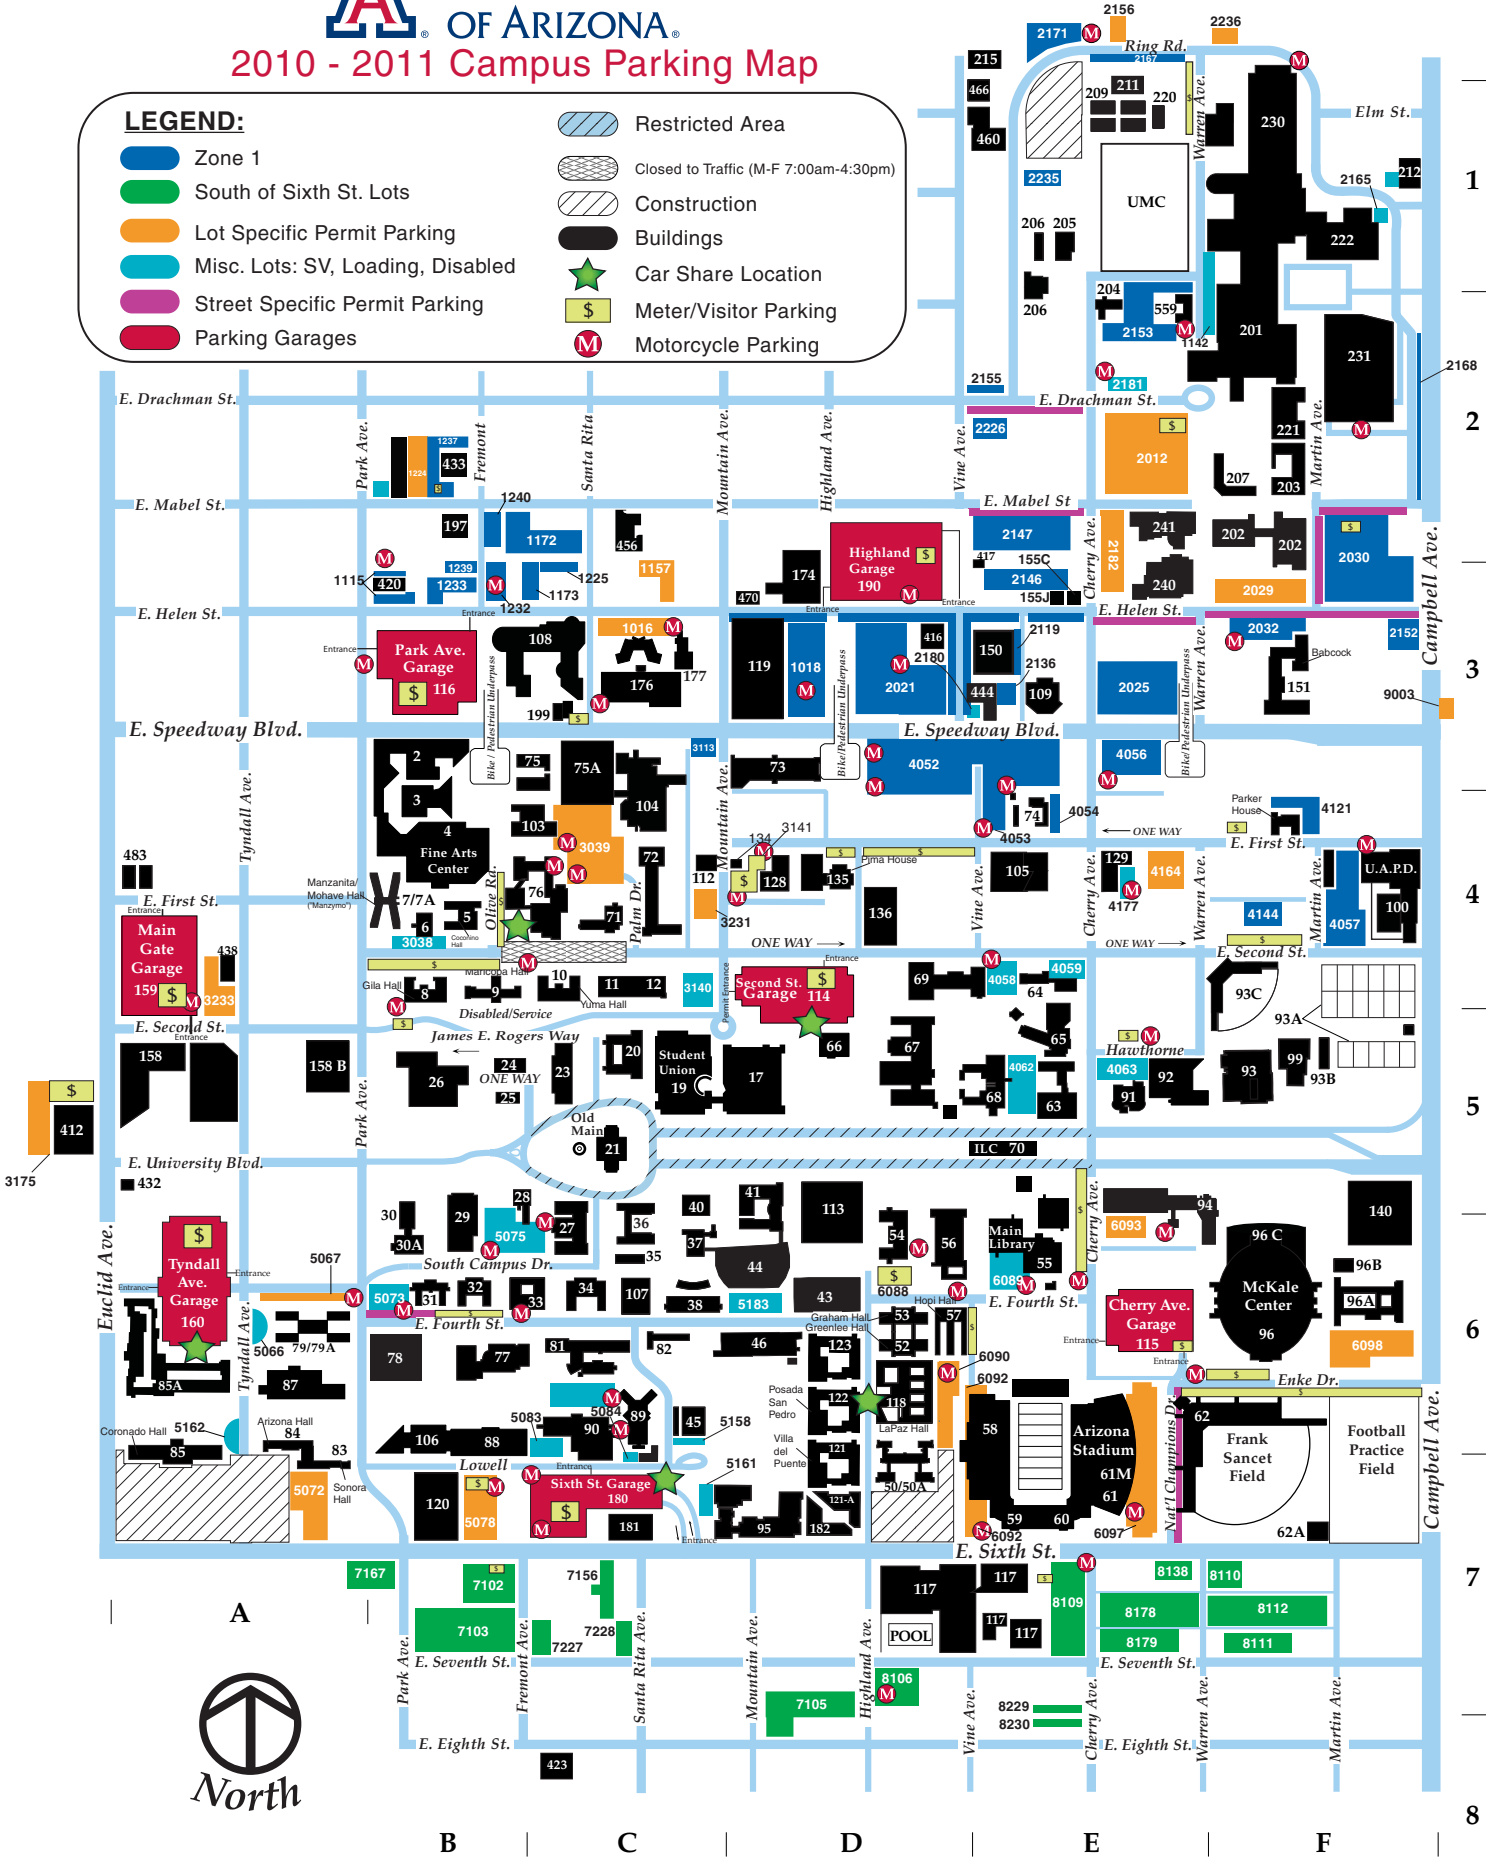

2010 - 2011 Campus Parking Map

LEGEND:

- Zone 1
- South of Sixth St. Lots
- Lot Specific Permit Parking
- Misc. Lots: SV, Loading, Disabled
- Street Specific Permit Parking
- Parking Garages
- Restricted Area
- Closed to Traffic (M-F 7:00am-4:30pm)
- Construction
- Buildings
- Car Share Location
- Meter/Visitor Parking
- Motorcycle Parking

A B C D E F

1
2
3
4
5
6
7
8